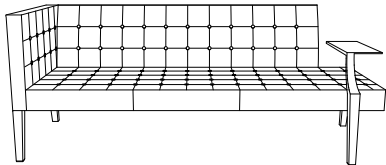

Sofa

MONSEIGNEUR by *Philippe Starck*